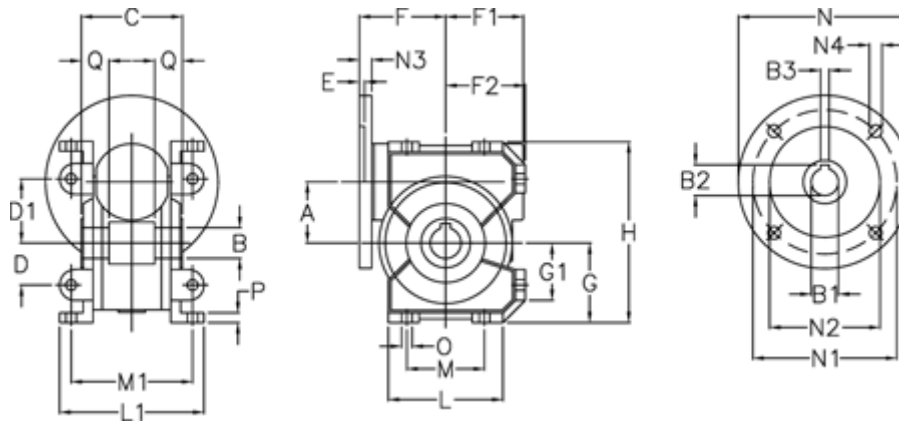

Data Sheet

Article number: 3902049036023
 Description: Worm gear
 VF 49-U-36-63B14

Measures

A = 49.5	E = 3	L = 93	N4 = 6
B = 25 H7	F = 70	L1 = 117	O = 8.5
B1 E7 = 11	F1 = 63	M = 63	P = 8
B2 = 12.8	F2 = 64.5	M1 = 98.5	Q = 22.5
B3 H9 = 4	G = 64.5	N = 90	
C = 82	G1 = 46.5	N1 = 75	
D = 34	H = 146.5	N2 = 60	
D1 = 52	H1 = 110.5	N3 = 7	